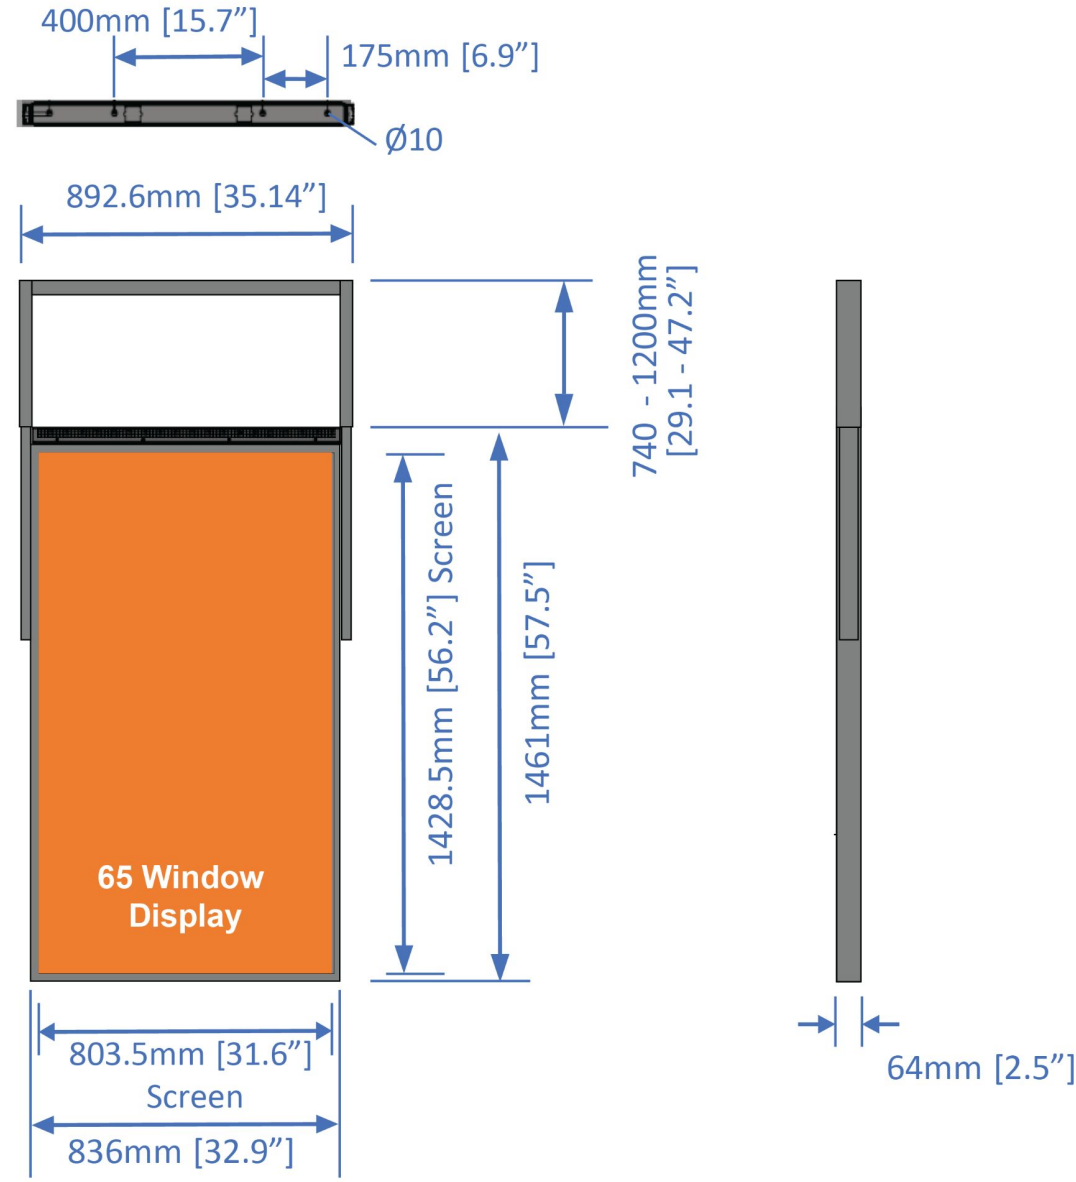

# 65 Window... Double Display for Indoor Installation Environments

<b>Active Display Area</b>	65" Digital (Full HD) 20.8"W x 56.2"H
<b>Resolution</b>	3840 x 2160
<b>Orientation</b>	Portrait/Back-to-back
<b>Aspect Ratio</b>	16:9
<b>Brightness</b>	3000 nits (Out-facing) + 700 nits (In-facing)
<b>Contrast</b>	3000:1
<b>Viewing Angle</b>	178°
<b>Display Colors</b>	16.7M with WLED Backlight
<b>Connectivity</b>	Wifi/Ethernet/HDMI/USB Direct Play
<b>Internal speaker</b>	2 x 5W 8Ω
<b>Environmental Rating</b>	Indoor
<b>Mounting</b>	Ceiling/Wire option
<b>Mechanical Dimensions</b>	59.1"H x 32.9"W x 2.5"D
<b>Weight</b>	77 lbs
<b>Power Supply</b>	120VAC 60HZ & 240VAC 50HZ
<b>Power Consumption</b>	580W
<b>Operating Temperature</b>	32°F to 122°F
<b>Certifications</b>	CE, RoHS

# 65 Window ... Ceiling Mounting Technical Dimensions

# 65 Window ... Wire Mounting Technical Dimensions