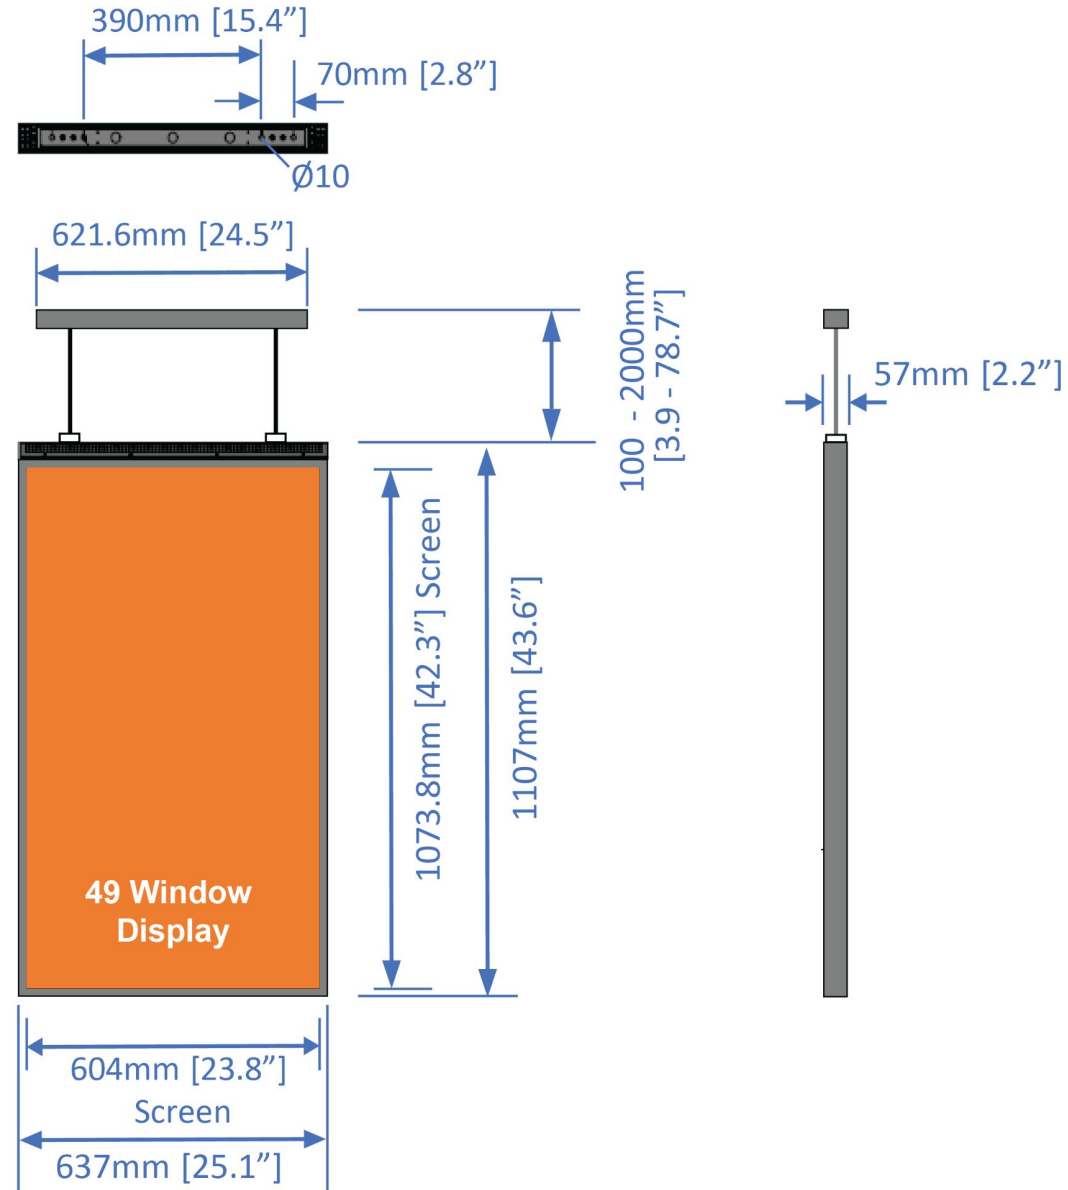

49" Window... Double Display for Indoor Installation Environments

Active Display Area	49" Digital (Full HD) 23.8"W x 42.3"H
Resolution	1920 x 1080
Orientation	Portrait/Back-to-back
Aspect Ratio	16:9
Brightness	3000 nits (Out-facing) + 700 nits (In-facing)
Contrast	1200:1
Viewing Angle	178°
Display Colors	16.7M with WLED Backlight
Connectivity	Wifi/Ethernet/HDMI/USB Direct Play
Internal speaker	2 x 5W 8Ω
Environmental Rating	Indoor
Mounting	Ceiling/Wire/Floor-standing base with lockable castor wheels option
Mechanical Dimensions	39.9"H x 22.1"W x 2.2"D
Weight	55 lbs
Power Supply	120VAC 60HZ & 240VAC 50HZ
Power Consumption	350W
Operating Temperature	32°F to 122°F
Certifications	CE, RoHS

49 Window ... Ceiling Mounting Technical Dimensions

49 Window ... Wire Mounting Technical Dimensions

49 Window ... Floor stand Technical Dimensions