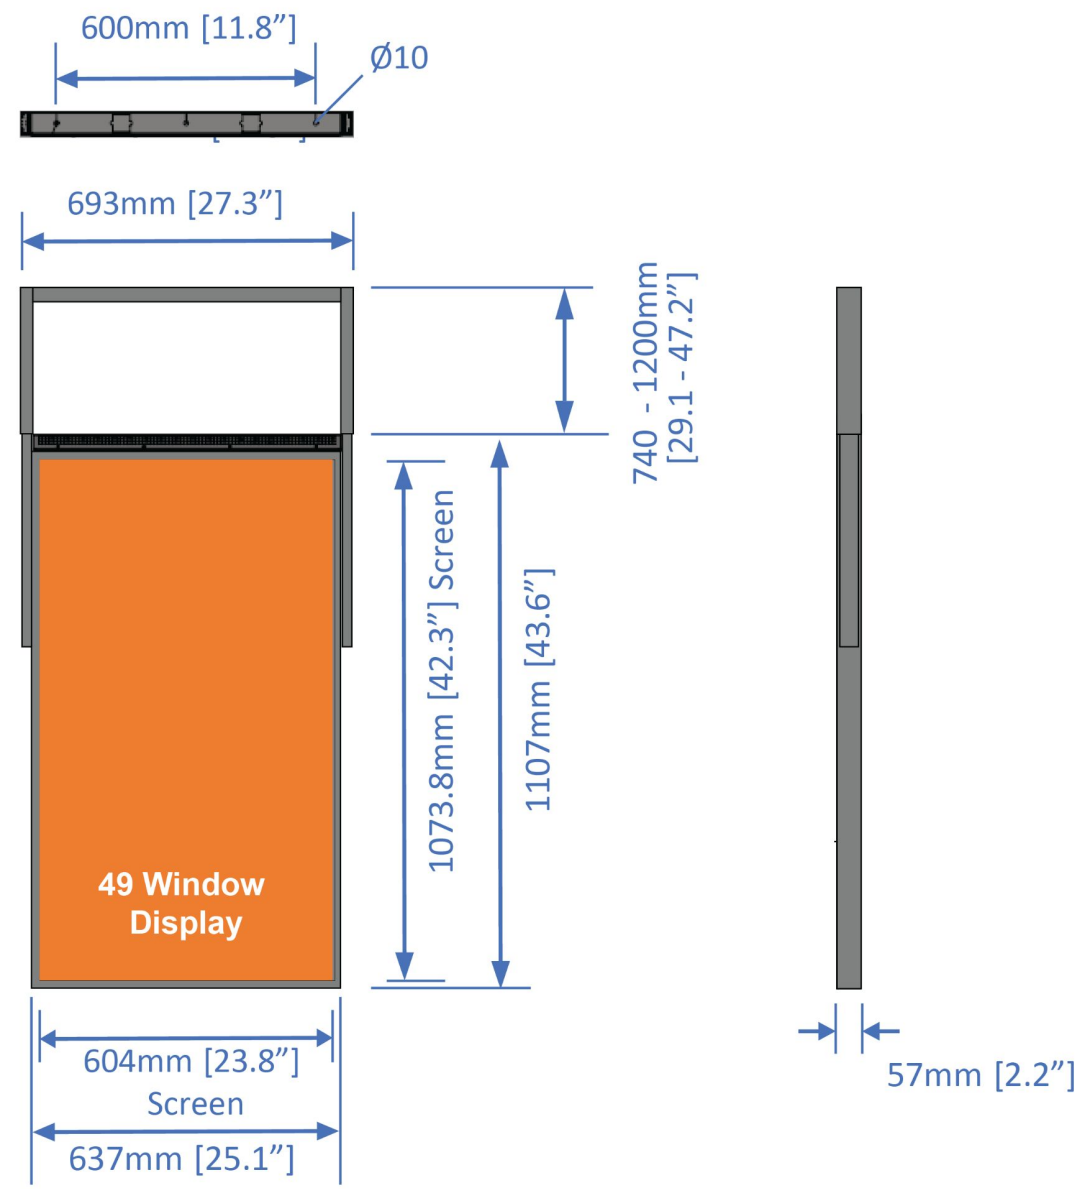

49" Window... Double Display for Indoor Installation Environments

Active Display Area	49" Digital (Full HD) 23.8"W x 42.3"H
Resolution	1920 x 1080
Orientation	Portrait/Back-to-back
Aspect Ratio	16:9
Brightness	3000 nits (Out-facing) + 700 nits (In-facing)
Contrast	1200:1
Viewing Angle	178°
Display Colors	16.7M with WLED Backlight
Connectivity	Wifi/Ethernet/HDMI/USB Direct Play
Internal speaker	2 x 5W 8Ω
Environmental Rating	Indoor
Mounting	Ceiling/Wire/Floor-standing base with lockable castor wheels option
Mechanical Dimensions	39.9"H x 22.1"W x 2.2"D
Weight	55 lbs
Power Supply	120VAC 60HZ & 240VAC 50HZ
Power Consumption	350W
Operating Temperature	32°F to 122°F
Certifications	CE, RoHS

49 Window ... Ceiling Mounting Technical Dimensions

49 Window ... Wire Mounting Technical Dimensions

49 Window ... Floor stand Technical Dimensions