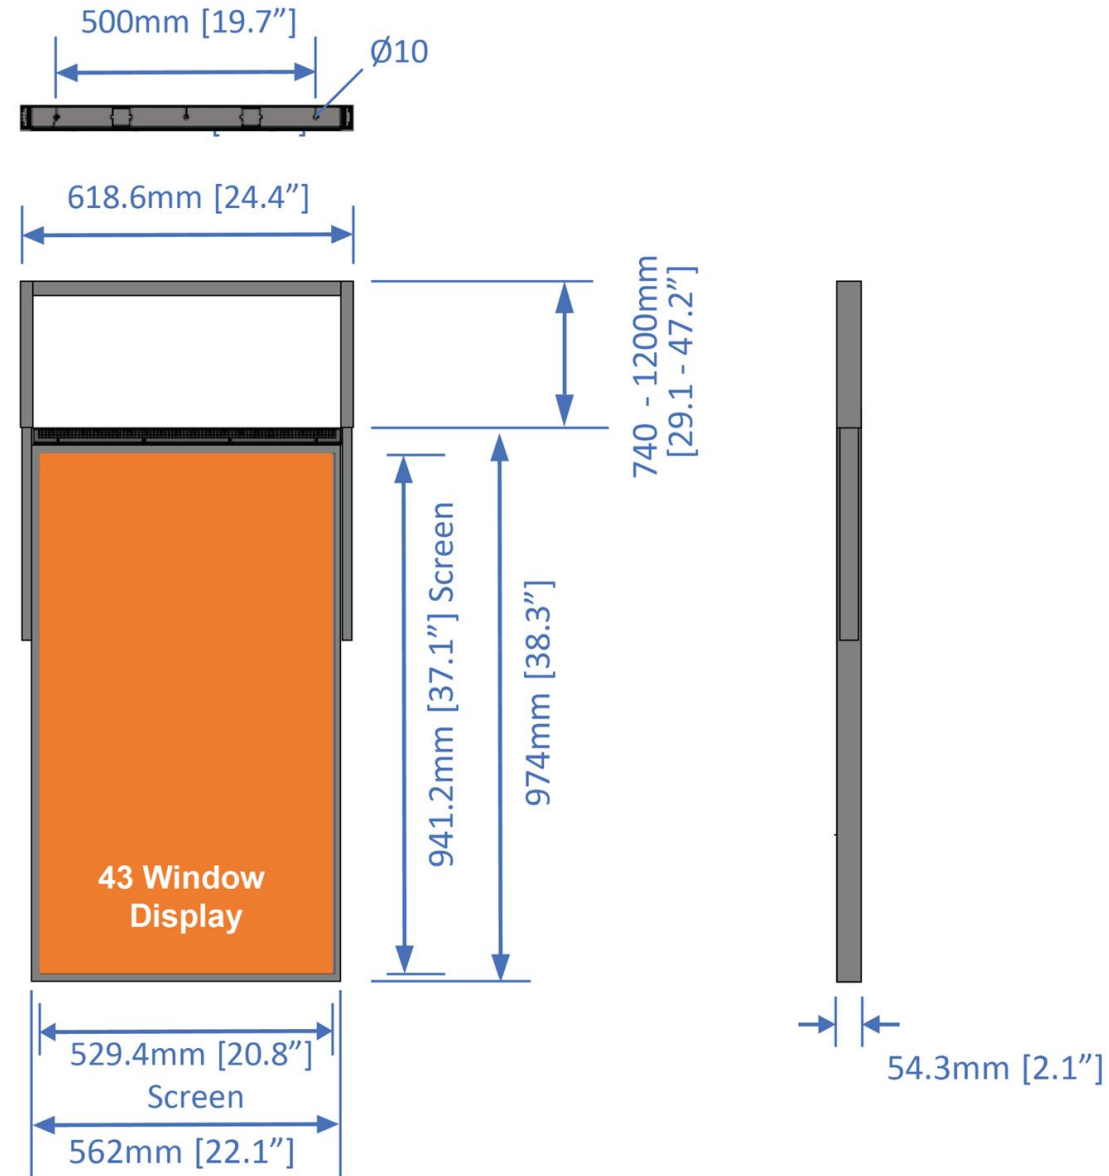

# 43 Window... Double Display for Indoor Installation Environments

<b>Active Display Area</b>	43" Digital (Full HD) 20.8"W x 37.1"H
<b>Resolution</b>	1920 x 1080
<b>Orientation</b>	Portrait/Back-to-back
<b>Aspect Ratio</b>	16:9
<b>Brightness</b>	3000 nits (Out-facing) + 700 nits (In-facing)
<b>Contrast</b>	1200:1
<b>Viewing Angle</b>	178°
<b>Display Colors</b>	16.7M with WLED Backlight
<b>Connectivity</b>	Wifi/Ethernet/HDMI/USB Direct Play
<b>Internal speaker</b>	2 x 5W 8Ω
<b>Environmental Rating</b>	Indoor
<b>Mounting</b>	Ceiling/Wire option
<b>Mechanical Dimensions</b>	39.9"H x 22.1"W x 2.2"D
<b>Weight</b>	44 lbs
<b>Power Supply</b>	120VAC 60HZ & 240VAC 50HZ
<b>Power Consumption</b>	250W
<b>Operating Temperature</b>	32°F to 122°F
<b>Certifications</b>	CE, RoHS

# 43 Window ... Ceiling Mounting Technical Dimensions

# 43 Window ... Wire Mounting Technical Dimensions