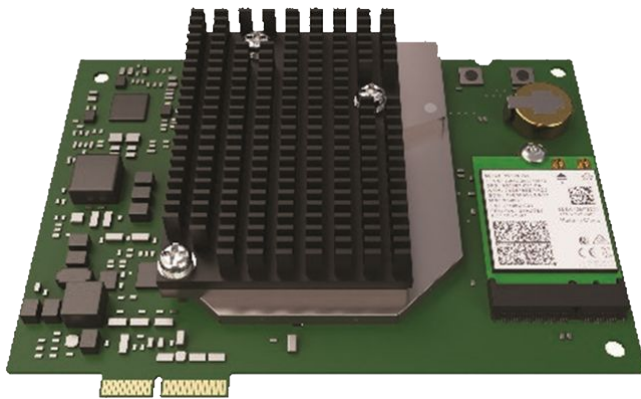

Placard VS... Display Solutions for semi-outdoor installation environments

www.praevar.com

Active Display Area	55"	65"	75"
Resolution	3840x2160		
Orientation	Landscape/Portrait		
Aspect Ratio	16:9		
Brightness	1500 nits		
Contrast	1200:1		
Viewing Angle	178°		
Display Colors	8 bit + FRC color depth display 1.07G colors		
Connectivity	Ethernet/Cellular/Wi-Fi		
Environmental Rating	Semi-Outdoor [no direct sunlight]		
Mounting	Wall swing-frame, with floor-stand option		
Mechanical Dimensions H x W x D	50.6" x 29.6" x 3.9"	58.9" x 34.3" x 3.9"	67.6" x 39.1" x 3.9"
Weight	132 lbs	187 lbs	242 lbs
Power (max)	300W	400W	600W
Player	BrightSign HS125		
Power Supply	120 ~ 240 VAC		
IP Rating	56		
Glass (IK Rating)	3+3mm laminated AR with black serigraphic frit [IK08]		
Operating Temperature	-4°F to 122°F		
Certifications	UL62368, UL50e, CE, FCC		

BrightSign HS145

Superior System-On-a-Chip (SoC) solution power by

BrightSignOS™

Video Engine	4K 8-bit at 60p 4K 10-bit at 30p Full HD at 60p
HTML5 Engine	HTML5, CSS, Javascript, SVG, WebGL and Chromium Compatibility
Video Media Formats	4K Video Codecs: H.265, H.264 4K Video Containers: .ts, .mov, .mp4, .mkv Full HD Video Codecs: H.265, H-264 (MPEG-4, Part 10), MPEG-2 Full HD Video Containers: .ts, .mpg, .vob, .mov, .mp4, .m2ts
Image Formats	.BMP, .JPEG, .PNG
Audio Formats (only applicable with availability of speakers)	.MP2, .MP3, .ACC, .WAV (AC3 is passed through)
Storage	256GB PCIe SSD and MicroSD Class 10
Connectivity	Ethernet/Wi-Fi/LTE