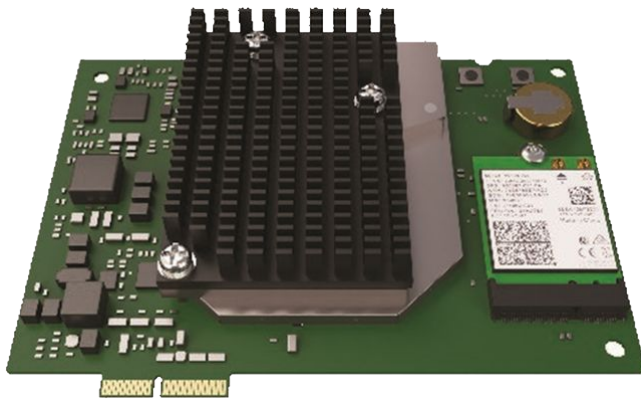

Placard VP... Display Solutions for outdoor installation environments

Active Display Area	55"	65"	75"
Resolution	3840x2160		
Orientation	Landscape/Portrait		
Aspect Ratio	16:9		
Brightness	2500 nits		
Contrast	1200:1		
Viewing Angle	178°		
Display Colors	8 bit + FRC color depth display 1.07G colors		
Connectivity	Ethernet/Cellular/Wi-Fi		
Environmental Rating	Outdoor		
Mounting	Wall swing-frame, with floor-stand option		
Mechanical Dimensions H x W x D	64.8" x 30.2" x 5.4"	73.2" x 35" x 5.4"	85.6" x 40.2" x 5.4"
Weight	220 lbs	275 lbs	330 lbs
Power (max)	550W	600W	800W
Player	BrightSign HS125		
Power Supply	120 ~ 240 VAC		
IP Rating	56		
Glass (IK Rating)	3+3mm laminated AR with black serigraphic frit [IK08]		
Operating Temperature	-4°F to 122°F		
Certifications	UL62368, UL50e, CE, FCC		

BrightSign HS145

Superior System-On-a-Chip (SoC) solution power by

BrightSignOS™

Video Engine	4K 8-bit at 60p 4K 10-bit at 30p Full HD at 60p
HTML5 Engine	HTML5, CSS, Javascript, SVG, WebGL and Chromium Compatibility
Video Media Formats	4K Video Codecs: H.265, H.264 4K Video Containers: .ts, .mov, .mp4, .mkv Full HD Video Codecs: H.265, H-264 (MPEG-4, Part 10), MPEG-2 Full HD Video Containers: .ts, .mpg, .vob, .mov, .mp4, .m2ts
Image Formats	.BMP, .JPEG, .PNG
Audio Formats (only applicable with availability of speakers)	.MP2, .MP3, .ACC, .WAV (AC3 is passed through)
Storage	256GB PCIe SSD and MicroSD Class 10
Connectivity	Ethernet/Wi-Fi/LTE