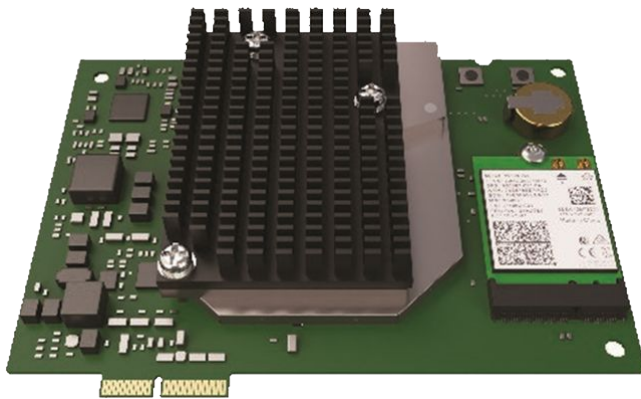

PODIUM DS65... Display Solutions for Outdoor Installation Environments

Active Display Area	65" Digital 36.5"W x 59.5"H [930mmW x 1510mmH] static
Resolution	3840x2160
Orientation	Portrait back-to-back
Aspect Ratio	16:9
Brightness	2500 nits digital and 350 nits static
Contrast	1200:1
Viewing Angle	178°
Display Colors	8 bit + FRC color depth display 1.07G colors
Connectivity	Ethernet/Wi-Fi/LTE
Environmental Rating	Outdoor
Mounting	Floor-standing
Mechanical Dimensions	80.7"H x 44.5"W x 12.2"D
Weight	500 lbs
Power (max)	900 to 1350W
Power Supply	120VAC 60HZ & 240VAC 50HZ
Player	BrightSign HS125
IP Rating	IP56
Glass (IK Rating)	4+4mm laminated AR with black serigraphic frit (IK08)
Operating Temperature	-4°F to 122°F
Certifications	UL62368, UL50e, FCC, CE, C-Tick

BrightSign HS145

Superior System-On-a-Chip (SoC) solution power by

BrightSignOS™

Video Engine	4K 8-bit at 60p 4K 10-bit at 30p Full HD at 60p
HTML5 Engine	HTML5, CSS, Javascript, SVG, WebGL and Chromium Compatibility
Video Media Formats	4K Video Codecs: H.265, H.264 4K Video Containers: .ts, .mov, .mp4, .mkv Full HD Video Codecs: H.265, H-264 (MPEG-4, Part 10), MPEG-2 Full HD Video Containers: .ts, .mpg, .vob, .mov, .mp4, .m2ts
Image Formats	.BMP, .JPEG, .PNG
Audio Formats (only applicable with availability of speakers)	.MP2, .MP3, .ACC, .WAV (AC3 is passed through)
Storage	256GB PCIe SSD and MicroSD Class 10
Connectivity	Ethernet/Wi-Fi/LTE