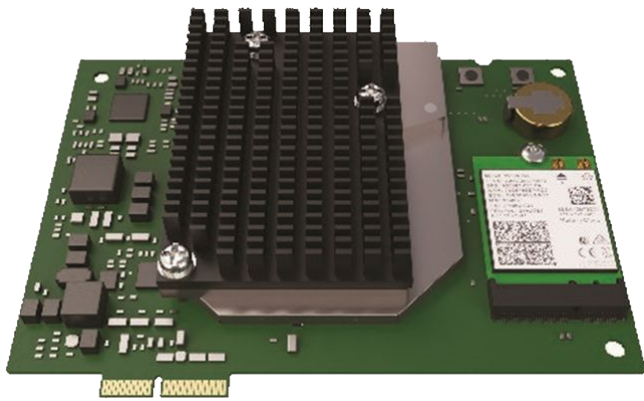

PODIUM DS75... Display Solutions for Outdoor Installation Environments

| | |
|------------------------------|---|
| Active Display Area | 75" Digital 44"W x 65"H [EU 1145mmW x 1710mmH] static |
| Resolution | 3840x2160 |
| Orientation | Portrait back-to-back |
| Aspect Ratio | 16:9 |
| Brightness | 2500 nits digital and 350 nits static |
| Contrast | 1200:1 |
| Viewing Angle | 178° |
| Display Colors | 8 bit + FRC color depth display 1.07G colors |
| Connectivity | Ethernet/Wi-Fi/LTE |
| Environmental Rating | Outdoor |
| Mounting | Floor-standing |
| Mechanical Dimensions | NA = 90.08"H x 52.8"W x 12.2"D EU = 2328mmH x 1340mmW x 310mmD |
| Weight | 770 lbs |
| Power (max) | 1000 to 1800W |
| Power Supply | 120VAC 60HZ & 240VAC 50HZ |
| Player | BrightSign HS125 |
| IP Rating | IP56 |
| Glass (IK Rating) | 4+4mm laminated AR with black serigraphic frit (IK08) |
| Operating Temperature | -4°F to 122°F |
| Certifications | UL62368, UL50e, FCC, CE, C-Tick |

BrightSign HS145

Superior System-On-a-Chip (SoC) solution power by

BrightSignOS™

| | |
|--|---|
| Video Engine | 4K 8-bit at 60p 4K 10-bit at 30p Full HD at 60p |
| HTML5 Engine | HTML5, CSS, Javascript, SVG, WebGL and Chromium Compatibility |
| Video Media Formats | 4K Video Codecs: H.265, H.264 4K Video Containers: .ts, .mov, .mp4, .mkv Full HD Video Codecs: H.265, H-264 (MPEG-4, Part 10), MPEG-2 Full HD Video Containers: .ts, .mpg, .vob, .mov, .mp4, .m2ts |
| Image Formats | .BMP, .JPEG, .PNG |
| Audio Formats (only applicable with availability of speakers) | .MP2, .MP3, .ACC, .WAV (AC3 is passed through) |
| Storage | 256GB PCIe SSD and MicroSD Class 10 |
| Connectivity | Ethernet/Wi-Fi/LTE |